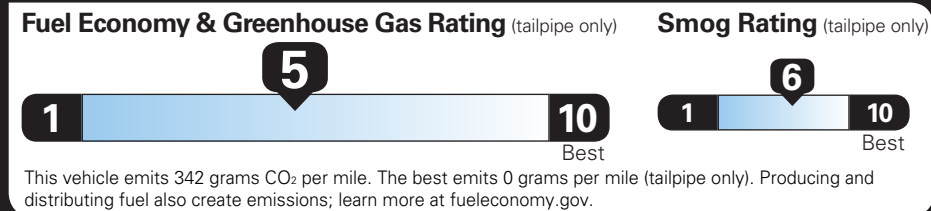

EPA DOT Fuel Economy and Environment

Gasoline Vehicle

Fuel Economy EQUINOX AWD

Small SUVs range from 14 to 125 MPG. The best vehicle rates 146 MPGe.

26 MPG combined city/hwy

25 city

29 highway

3.8 gallons per 100 miles

You spend **$1,000** more in fuel costs over 5 years compared to the average new vehicle.

GAK

Annual fuel cost **$1,900**